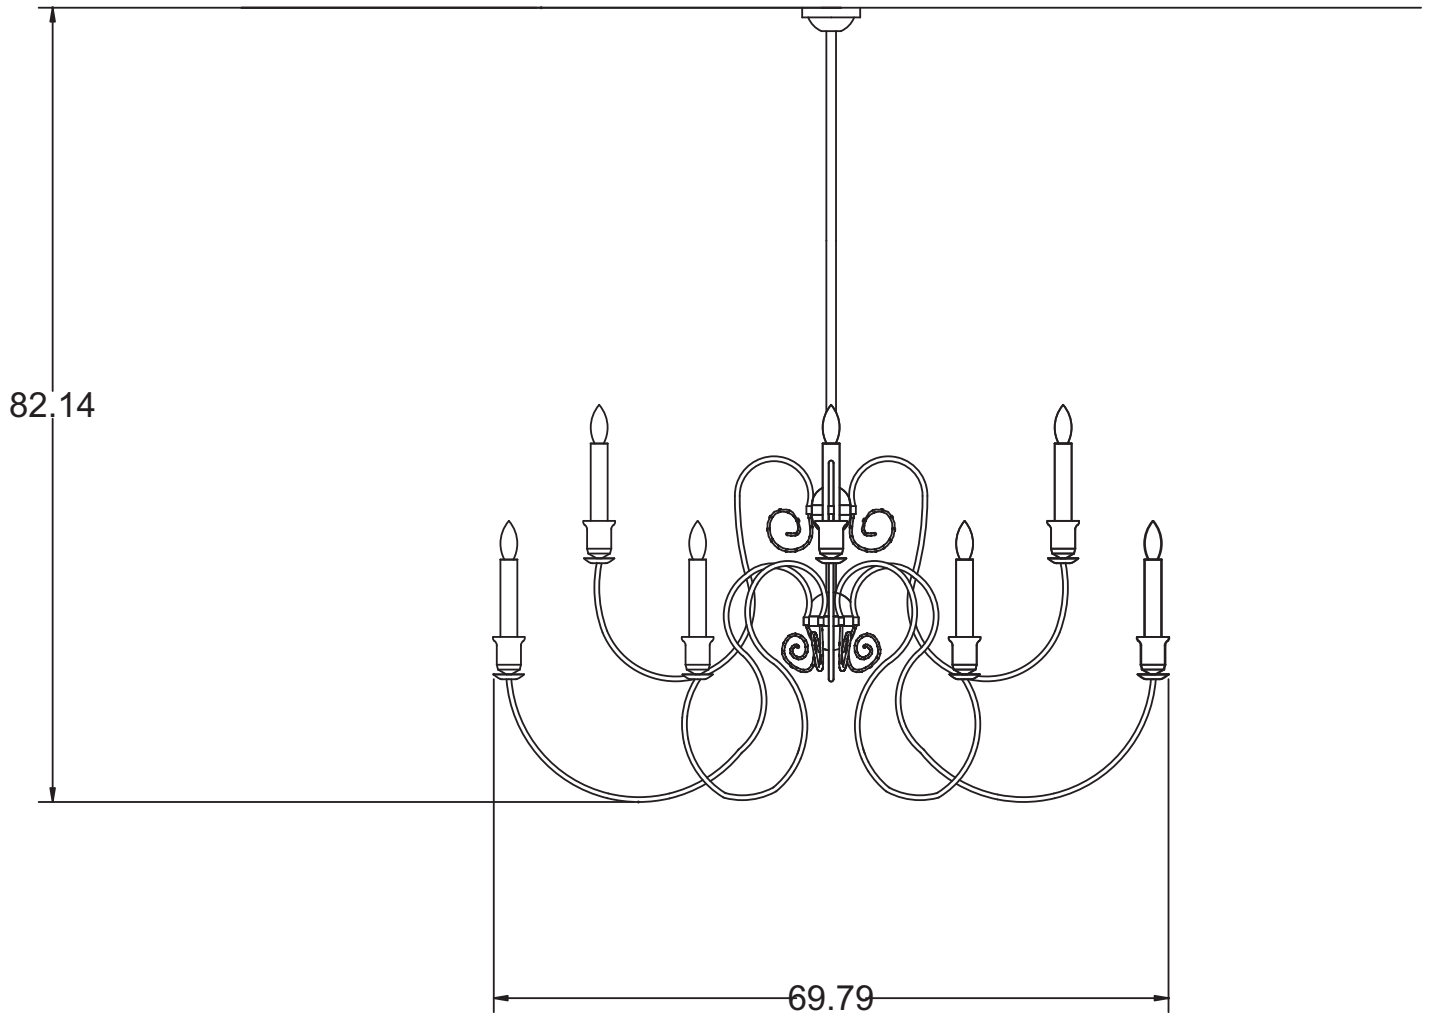

Conceptual Design

#MLC-039

Classification: Chandelier
Construction: Brass
Finish: Polished Brass
Diffuser: None
Light Source: Incandescent